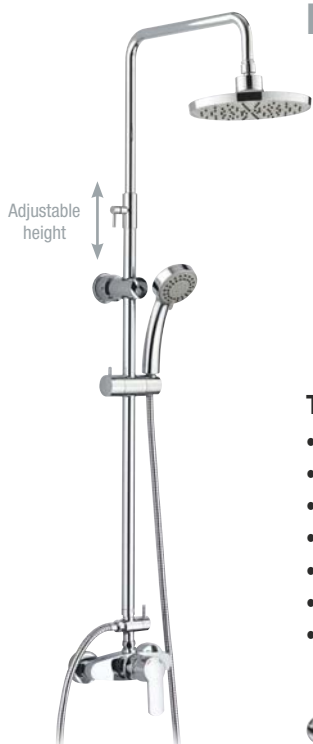

Thuk

Thermostatic shower mixer

- Ceramic cartridge
- Thermostatic cartridge
- ABS crosspieces
- Flow limiter
- Scalding protection
- Center distance 150±20 mm

	code	price €
● Chrome	THU50	

Thermostatic bath/shower mixer

- Ceramic cartridge/change-over
- Thermostatic cartridge
- ABS crosspieces
- Manual change-over
- Flow limiter
- Scalding protection
- Center distance 150±20 mm

	code	price €
● Chrome	THU55	

Mizu

Thermostatic shower set

- Mechanical shower mixer
- Ceramic cartridge
- Metal handle
- ABS shower head Ø 207 mm
- 3 jet ABS shower
- Chrome plated flexible 150 cm
- Chrome plated adjustable & sliding pipe 82 to 137 cm

	code	price €
● Chrome	MIZ15	

Thermostatic shower set

- Mechanical shower mixer
- Ceramic cartridge
- Metal handle
- ABS adjustable shower head Ø 220 mm
- 2 jet ABS shower
- "Cold" body
- Chrome plated flexible 150 cm
- Chrome plated pipe 135 cm